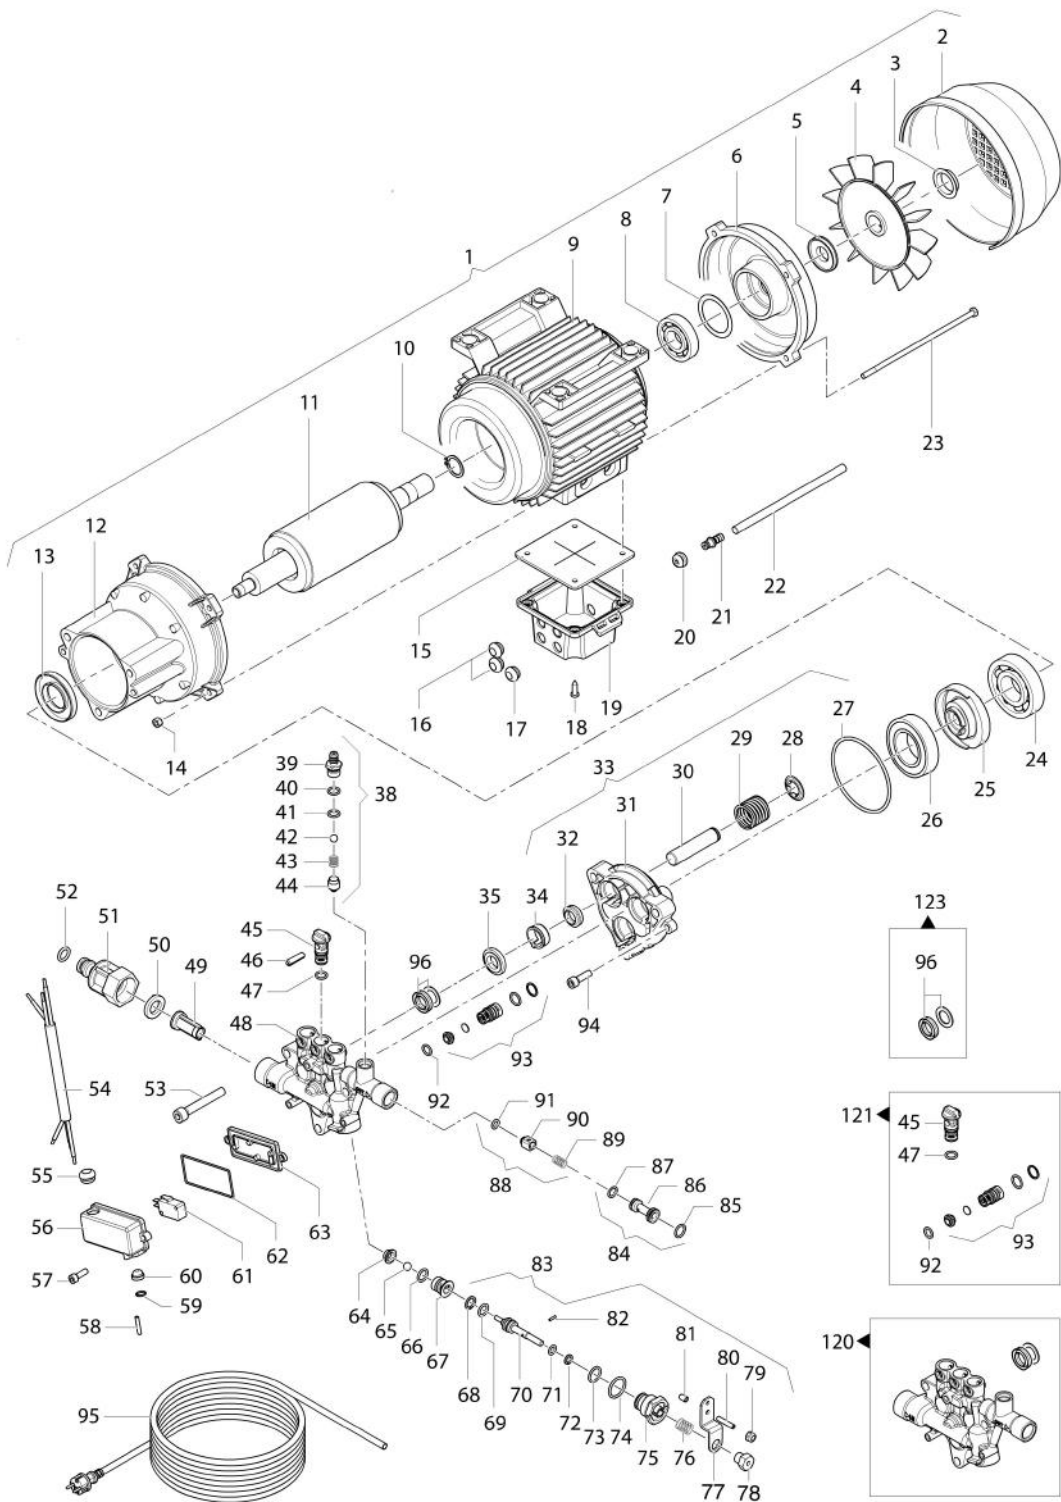

Illustration Deck

Ref.Nu	Qty	Part number	Description	Validity from	Validity till	Notes	Bulletin
45	1	CH06020066	Disk				
46	1	CH28033415	Fitting				
47	1	CH12100232	O-ring				
48	1	CH00090165	Ring				
49	1	CH28120080	Washer				
50	1	CH28030480	Fittings				
51	1	68500024	H.p. hose kit				
52	1	CH06020067A	Disk				
53	1	CH24310008A	Knob				
54	1	CH32020342A	Cap				
55	1	CH30190042	Snap ring				
56	1	CH28120080	Washer				
57	1	CH32020018	Cap				
58	1	CH32020018	Cap				
59	1	CH12100232	O-ring				
60	1	CH00090165	Ring				
61	1	CH70020292	Hose reel kit				
62	-	-	Not available for this product				
63	-	-	Not available for this product				
90	1	CH04340062	Circuit breaker			Optional	
91	1	CH32155325	Labels kit				