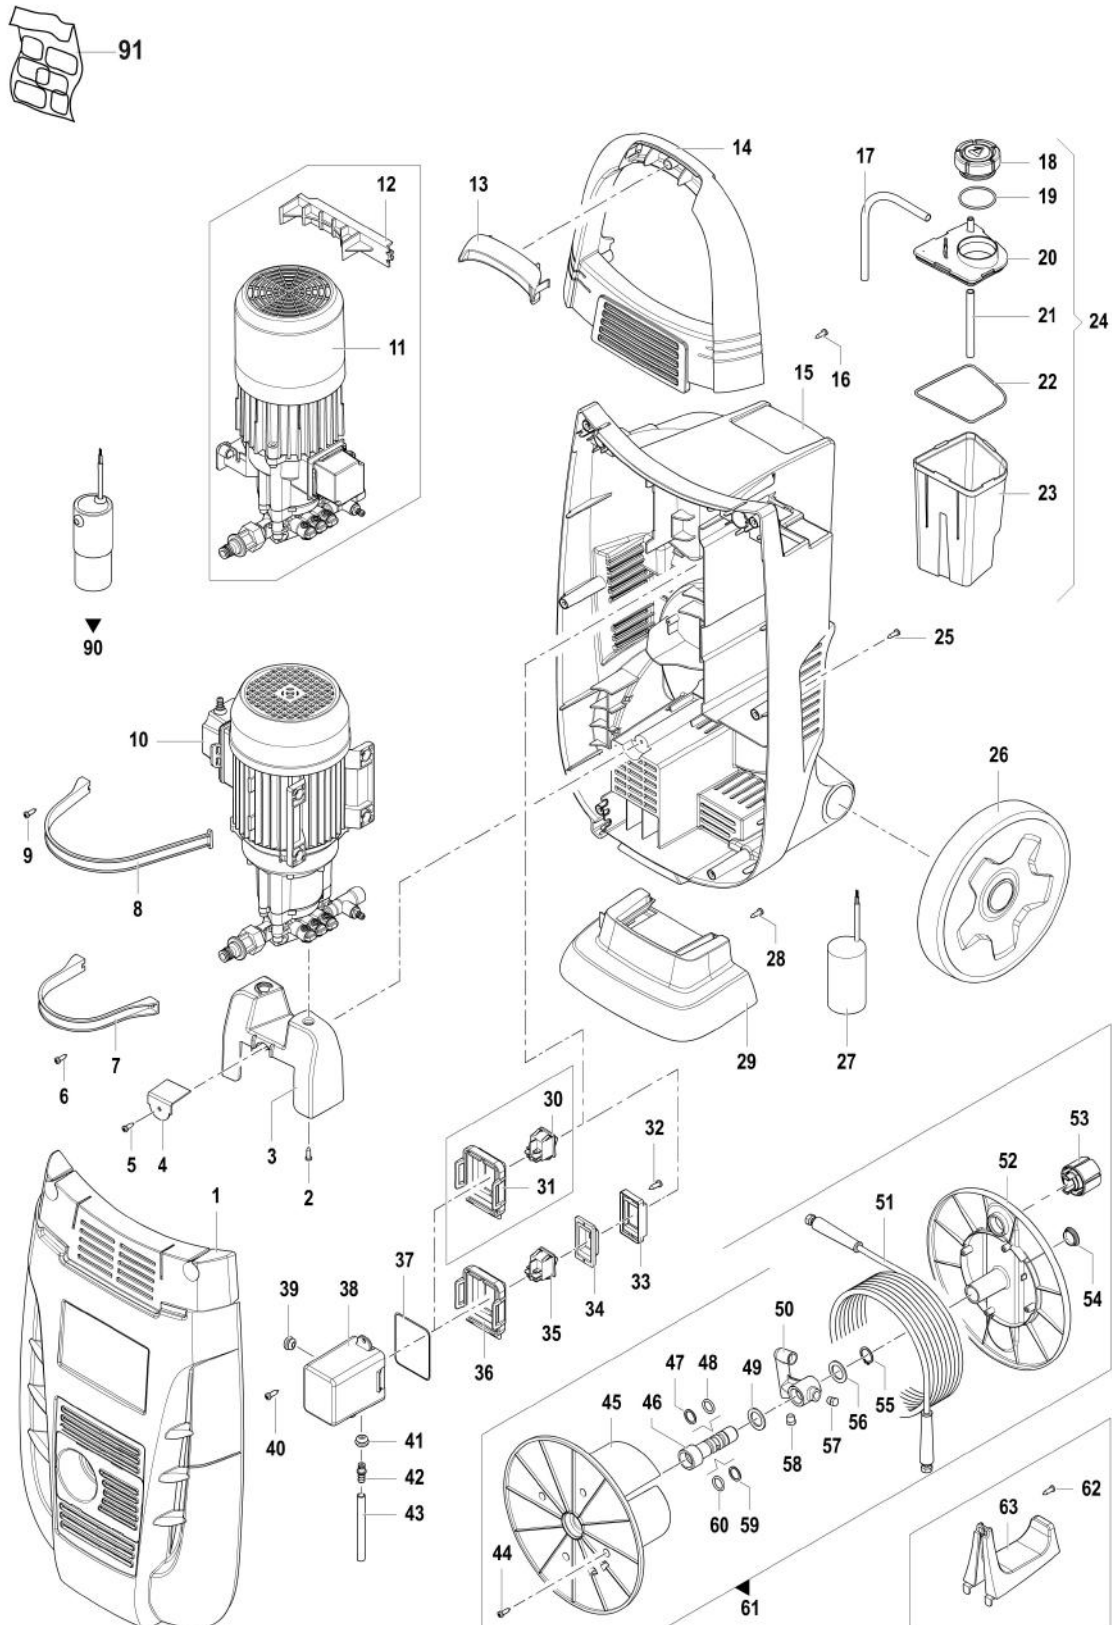

PW 190 C High-pressure washer

Documents

Deck

Engine

Accessories

Illustration Deck

Ref.Nu	Qty	Part number	Description	Validity from	Validity till	Notes	Bulletin
1	1	CH04770422	Cover kit			Frontale, arancio; Front, orange	
2	1	CH36250071	Screw				
3	1	CH24000139	Support				
4	1	CH30020733	Bracket				
5	1	CH36050114	Screw				
6	2	CH36050114	Screw	05/2009			
7	1	CH30400005	Band	05/2009			
8	1	CH30400004	Band				
9	1	CH36050114	Screw				
10	1	CH73040433	Water pump				
11	-		Not available for this product				
12	-		Not available for this product				
13	1	CH04020372	Handle cover				
14	1	CH14110044A	Handle				
15	1	CH32060312A	Frame				
16	2	CH36050114	Screw				
17	1	CH32081107	Tube				
18	1	CH32000134	Detergent plug				
19	1	CH12100200	O-ring				
20	1	CH04020375	Cover				
21	1	CH32081102	Tube				
22	1	CH12100379	O-ring				
23	1	CH30290026	Detergent tank				
24	1	CH05310291	Detergent tank kit				
25	6	CH36050114	Screw				
26	2	CH28100091B	Wheel				
27	1	CH04340329A	Condenser				
28	2	CH36050114	Screw				
29	1	CH30020697A	Frame			Inferiore; Lower	
30	-		Not available for this product				
31	-		Not available for this product				
32	2	CH36250003	Screw				
33	1	CH04600030	Switch cover				
34	1	CH24160095	Switch protection				
35	1	CH14100061	Switch				
36	1	CH04020373	Cover				
37	1	CH12010203	Gasket				
38	1	CH30010543	Switch box				
39	2	CH24340046	Cable holder				
40	1	CH36050114	Screw				
41	2	CH24340048	Cable holder				
42	2	CH28030267	Fitting				
43	1	CH32081123	Tube				
44	4	CH36050114	Screw				