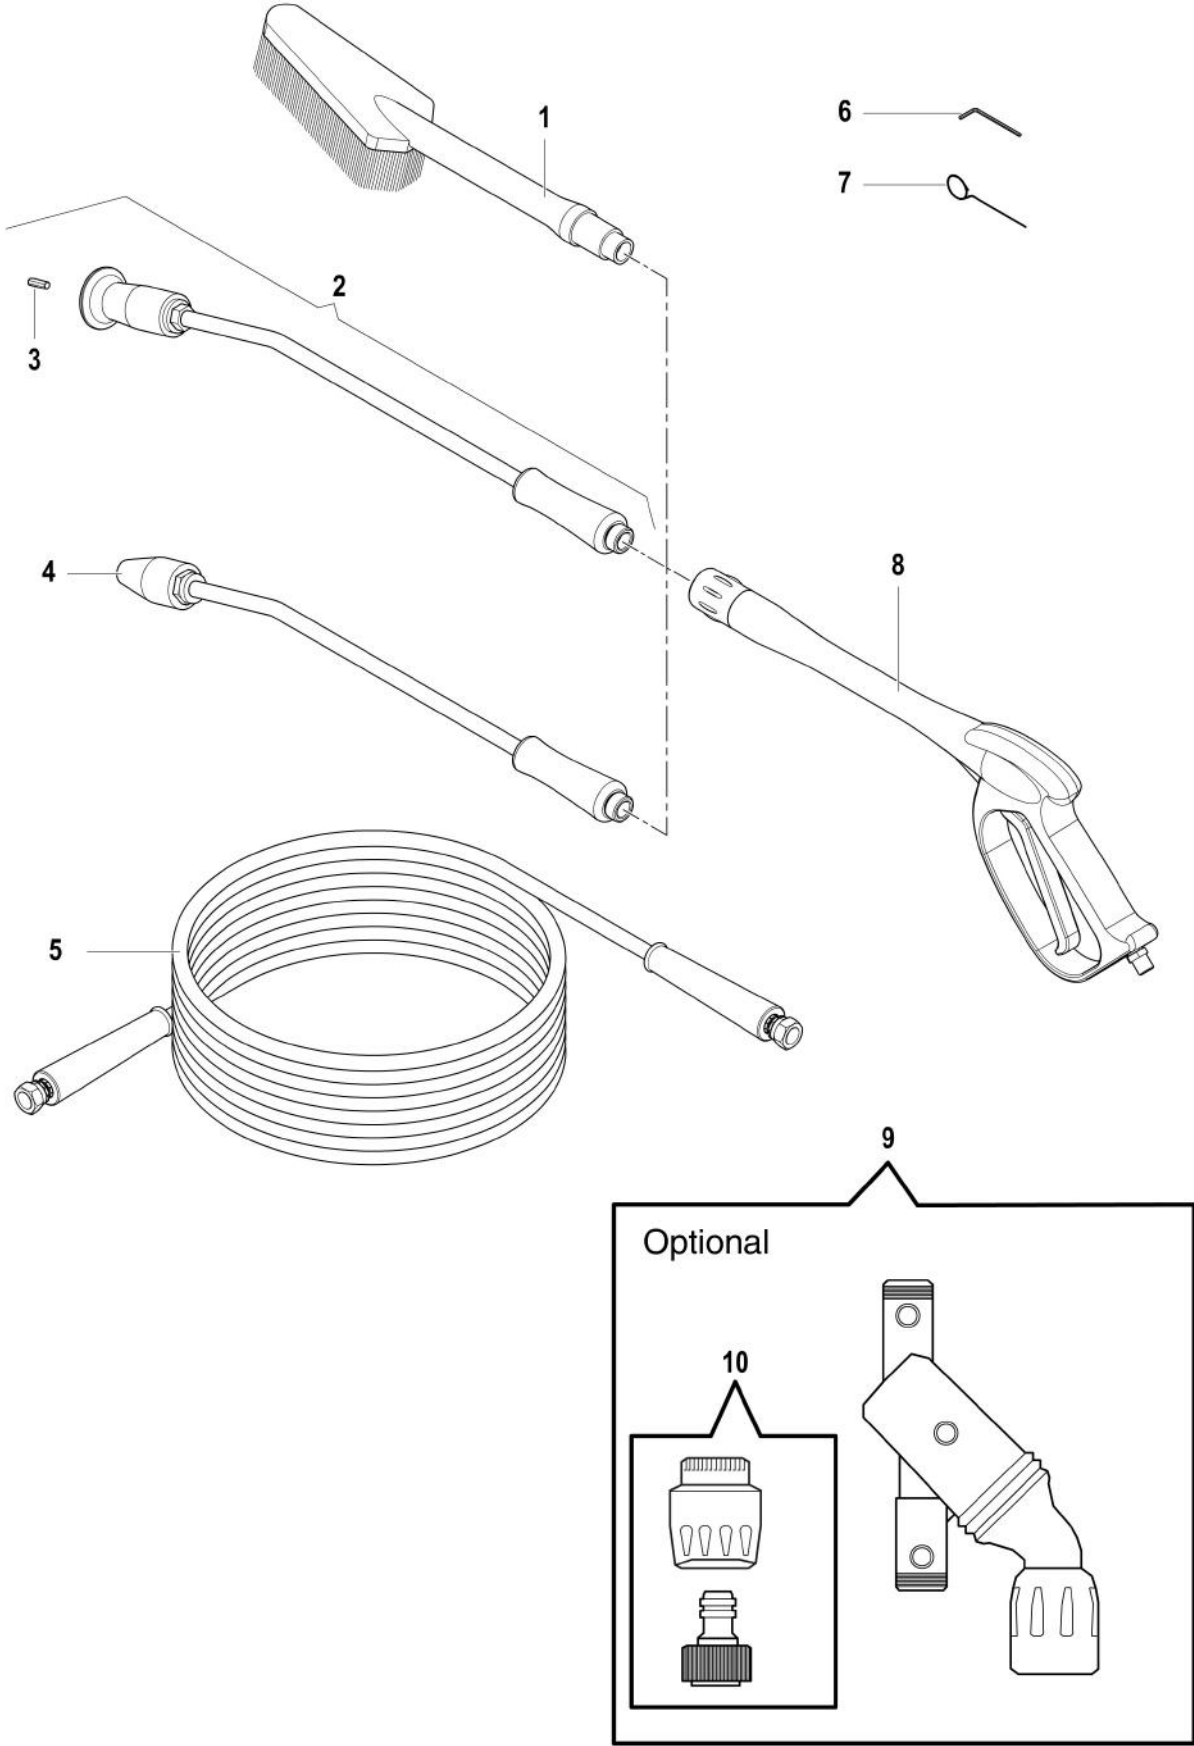

Illustration Accessories

Ref.Nu	Qty	Part number	Description	Validity from	Validity till	Notes	Bulletin
1		-	Not available for this product				
2	1	68500036	Lance with adjustable nozzle				
3	1	CH34000508	Water nozzle				
4	1	-	Not available for this product			Ugello rotante; Rotating lance	
5	1	68500023	H.p. hose kit				
6	1	CH04540037	Bushing				
7	1	CH04550013	Needle				
8	1	68500029	Spray gun				
9	1	CH06080049	Backflow preventer			Optional	
10	1	CH50020024	claber support kit			Optional