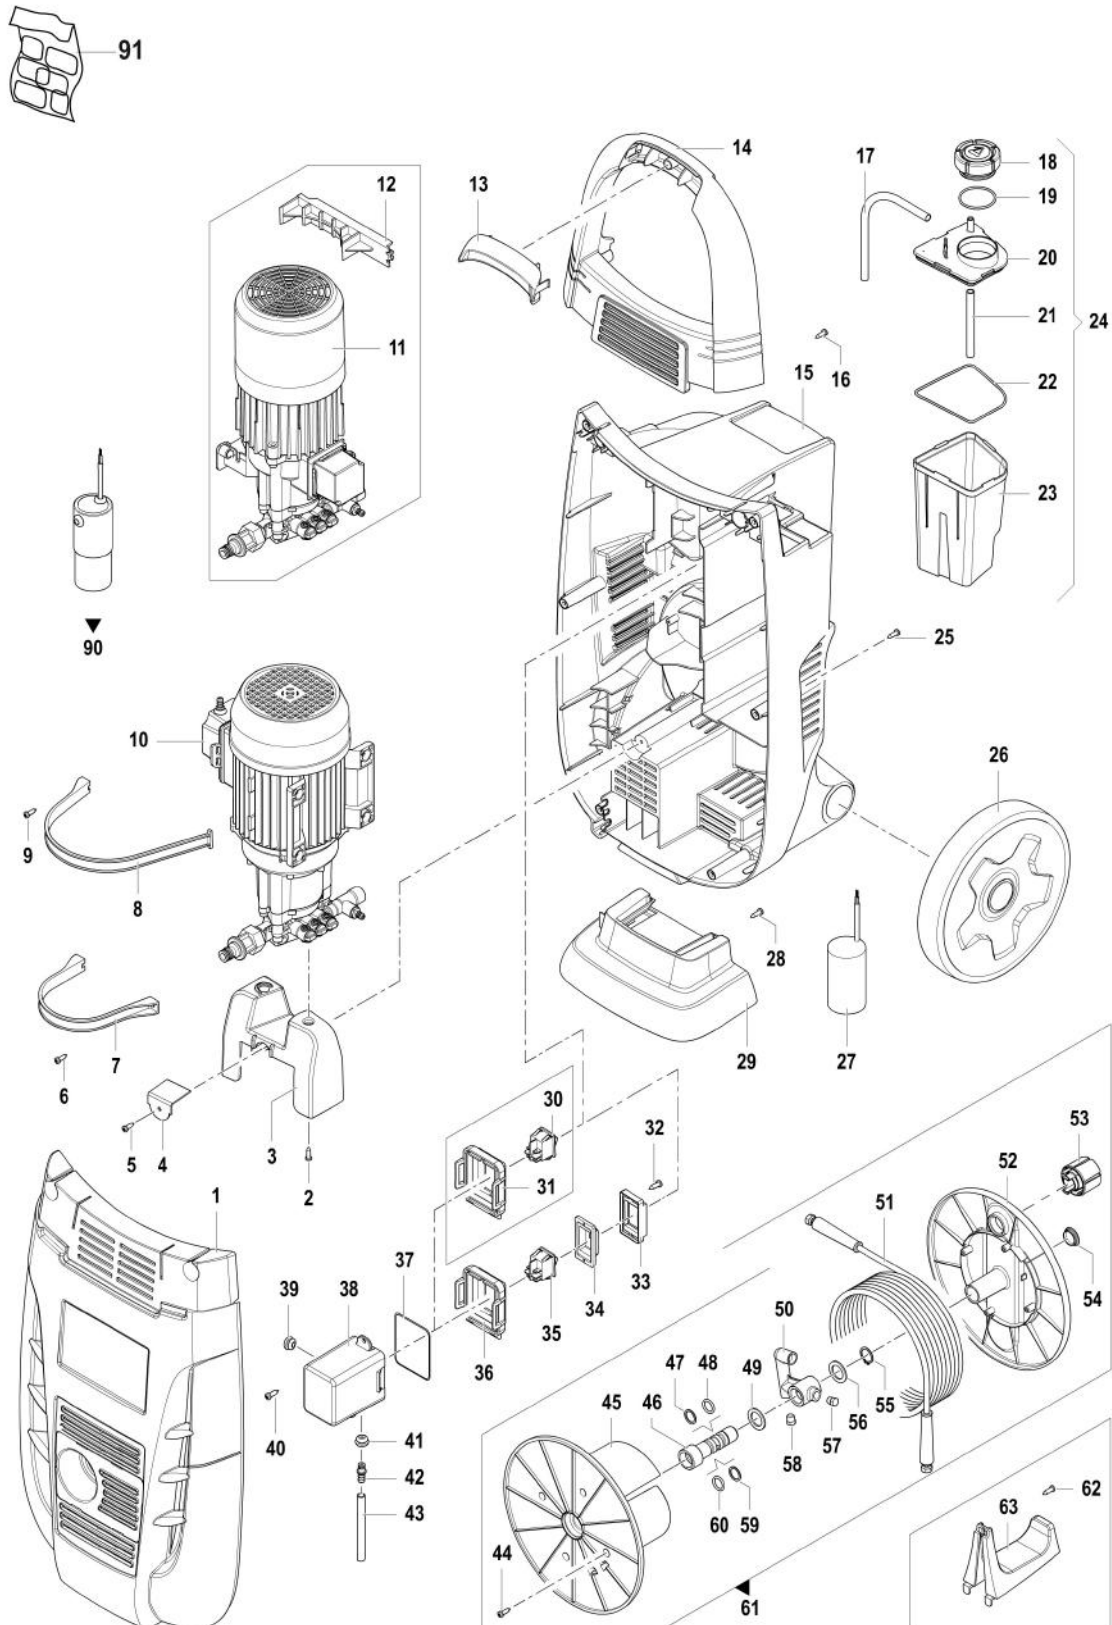

## Illustration Deck

Ref.Nu	Qty	Part number	Description	Validity from	Validity till	Notes	Bulletin
1	1	CH04770422	Cover kit			Frontale, rosso; Front, red	
2	1	CH36250071	Screw				
3	1	CH24000139	Support				
4	1	CH30020733	Bracket				
5	1	CH36050114	Screw				
6	2	CH36050114	Screw	05/2009			
7	1	CH30400005	Band	05/2009			
8	1	CH30400004	Band				
9	1	CH36050114	Screw				
10	-	-	Not available for this product				
11	1	CH73040435	Water pump				
12	1	CH24040183	Support				
13	1	CH04020372	Handle cover				
14	1	CH14110044A	Handle				
15	1	CH32060312A	Frame				
16	2	CH36050114	Screw				
17	1	CH32081107	Tube				
18	1	CH32000134	Detergent plug				
19	1	CH12100200	O-ring				
20	1	CH04020375	Cover				
21	1	CH32081102	Tube				
22	1	CH12100379	O-ring				
23	1	CH30290026	Detergent tank				
24	1	CH05310291	Detergent tank kit				
25	6	CH36050114	Screw				
26	2	CH28100091B	Wheel				
27	1	CH04340045	Condenser				
28	2	CH36050114	Screw				
29	1	CH30020697A	Frame			Inferiore; Lower	
30	1	CH14100130A	Switch				
31	1	CH04020384	Cover				
32	-	-	Not available for this product				
33	-	-	Not available for this product				
34	-	-	Not available for this product				
35	-	-	Not available for this product				
36	-	-	Not available for this product				
37	1	CH12010203	Gasket				
38	1	CH30010543	Switch box				
39	2	CH24340046	Cable holder				
40	1	CH36050114	Screw				
41	2	CH24340048	Cable holder				
42	2	CH28030267	Fitting				