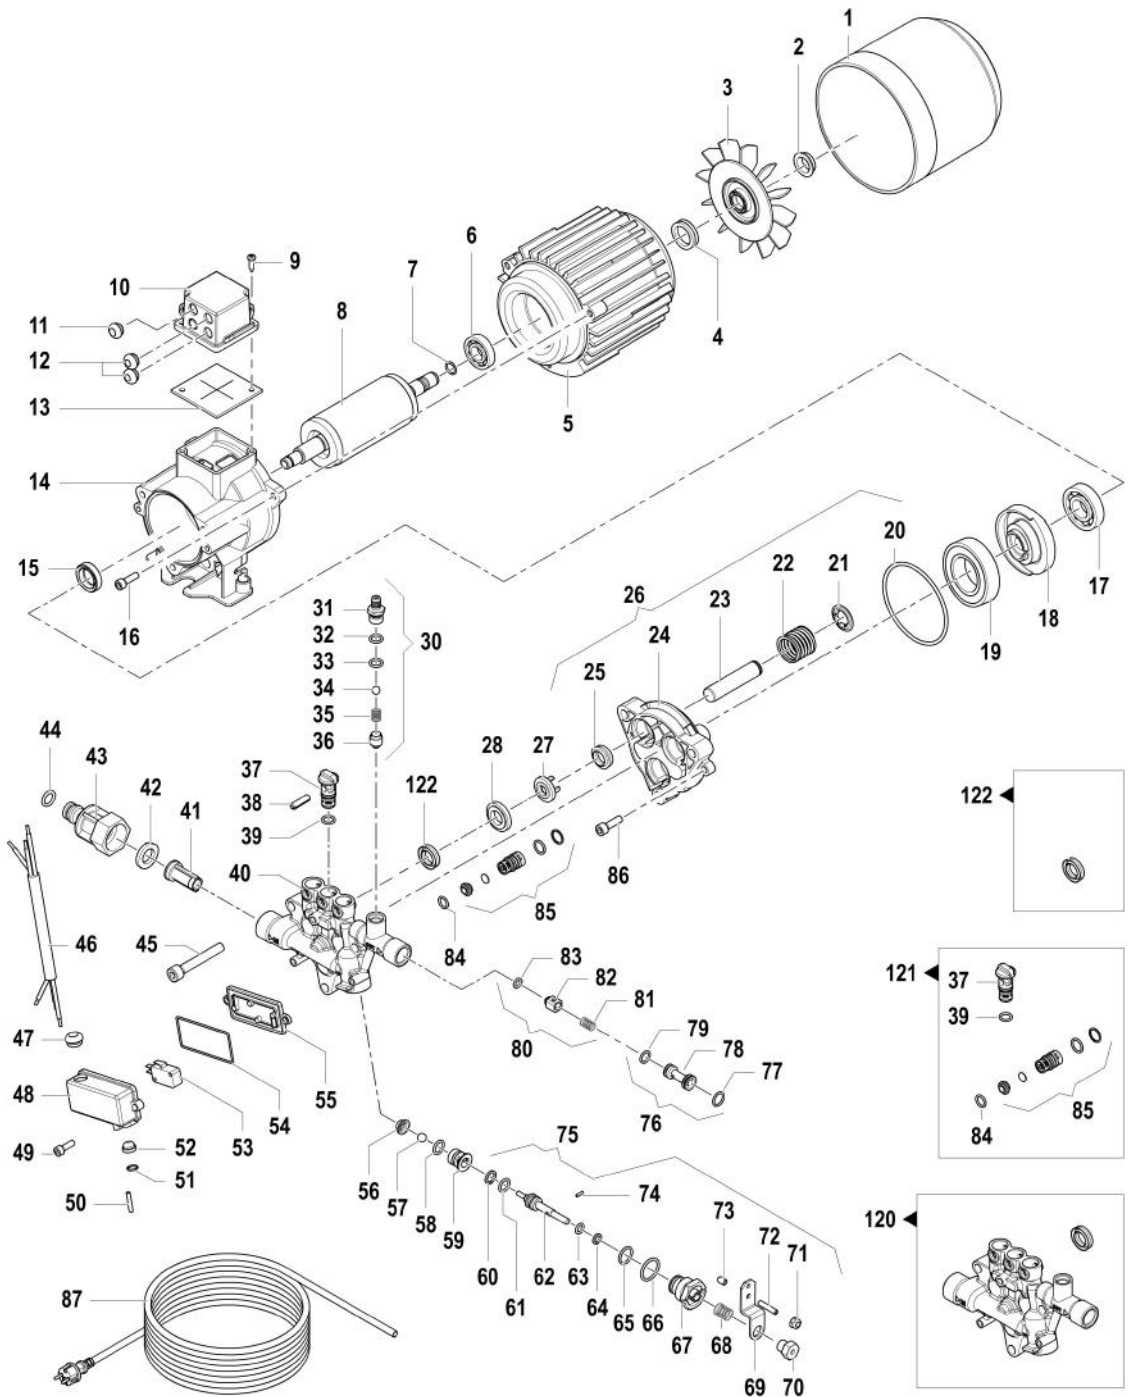

Illustration Engine

Ref.Nu	Qty	Part number	Description	Validity from	Validity till	Notes	Bulletin
1	1	CH04660029	Fan cover				
2	1	CH00090391	Ring				
3	1	CH36320083	Motor fan kit				
4	1	CH12410070	Ring				
5	1	301100002	Stator and kit				
6	1	CH04380090	Bearing				
7	1	CH12410420	O-ring				
8	1	CH00010939	Rotor shaft				
9	2	CH36250049	Screw				
10	1	CH04020380	Electrical box				
11	1	CH24340048	Cable holder				
12	2	CH24340046	Cable holder				
13	1	CH12010196	Gasket				
14	1	CH10090201	Flange				
15	1	CH00190118	Seal ring				
16	3	CH36090114	Screw				
17	1	CH04380091	Bearing				
18	1	CH00010629	Eccentric shaft				
19	1	CH04360032	Bearing				
20	1	CH12100620	O-ring				
21	3	CH00090317	Ring				
22	3	CH18020213	Spring				
23	3	CH24090127	Piston				
24	1	CH24320025	Pump crankcase				
25	3	CH00190124	Seal ring				
26	1	CH24320026	Pump crankcase				
27	3	CH00090318	Ring				
28	3	-	Not available for this product				
30	1	CH50260345	Fitting				
31	1	CH28000104	Detergent coupling suction kit				
32	1	CH12100465	O-ring				
33	1	CH12100466	O-ring				
34	1	CH30030033	Ball				
35	1	CH18020214	Spring				
36	1	CH02040051	Bushing				
37	3	CH12200069	Valve				
38	3	CH30210032	Plug				
39	3	CH12100465	O-ring				
40	1	CH32180415	Top cover				
41	1	CH10020132A	Water filter				
42	1	CH12090111	Gasket				
43	1	CH28030524	Fitting				
44	1	CH12100638	O-ring				
45	3	CH36090191	Screw				
46	1	CH04560322	Cable