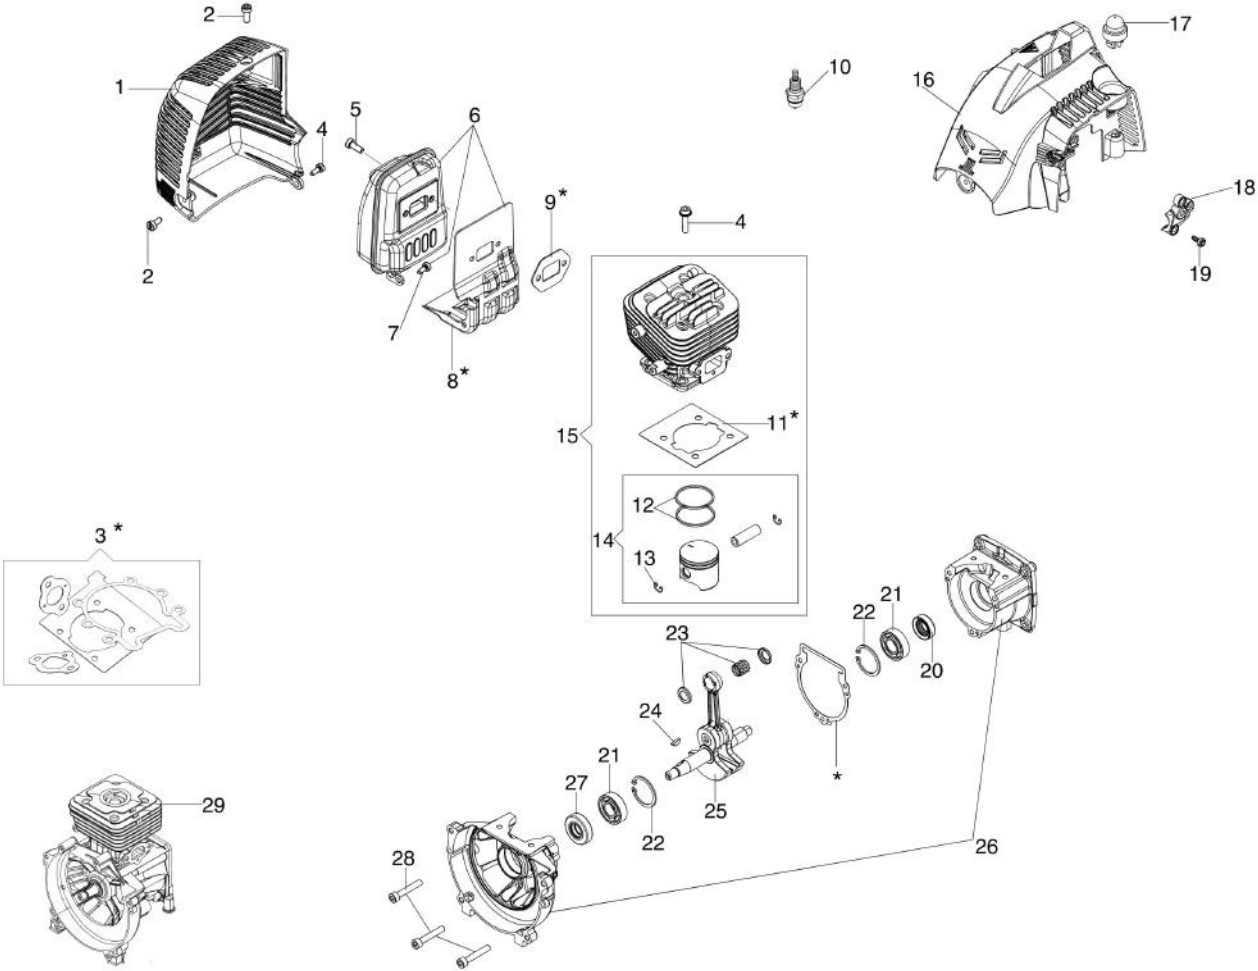

Illustration Engine

Ref.Nu	Qty	Part number	Description	Validity from	Validity till	Notes	Bulletin
1	1	61280293R	Muffler cover			Grigio; Grey	
2	2	3893054R	Screw				
3	1	61282025E	Gasket set				
4	5	3891048R	Screw				
5	2	3891044R	Screw				
6	1	61290075	Complete muffler				
7	1	3892001A	Screw				
8	1	61280008DR	Gasket				
9	1	61280206R	Gasket				
10	1	3055120	Spark plug				
11	1	61280005BR	Gasket				
12	2	61050046R	Piston ring				
13	2	093000167R	Ring				
14	1	61282026A	Piston assy Ø36				
15	1	61282027D	Complete cylinder				
16	1	61280185R	Cylinder cover			Arancio; Orange	
17	1	2318817R	Air purge				
18	1	61250253R	Stopper			Arancio; Orange	
19	3	3960087AR	Screw				
20	1	3050038R	Seal ring				
21	2	3034009R	Bearing				
22	1	3025019	Ring				
23	1	61290077	Set roller cage and washer				
24	1	3028013R	Key				
25	1	61280004R	Crankshaft				
26	1	61280292	Half crankcase set + screws				
27	1	3050039R	Seal ring				
28	3	3860096R	Screw				
29	1	61282031BR	Short block