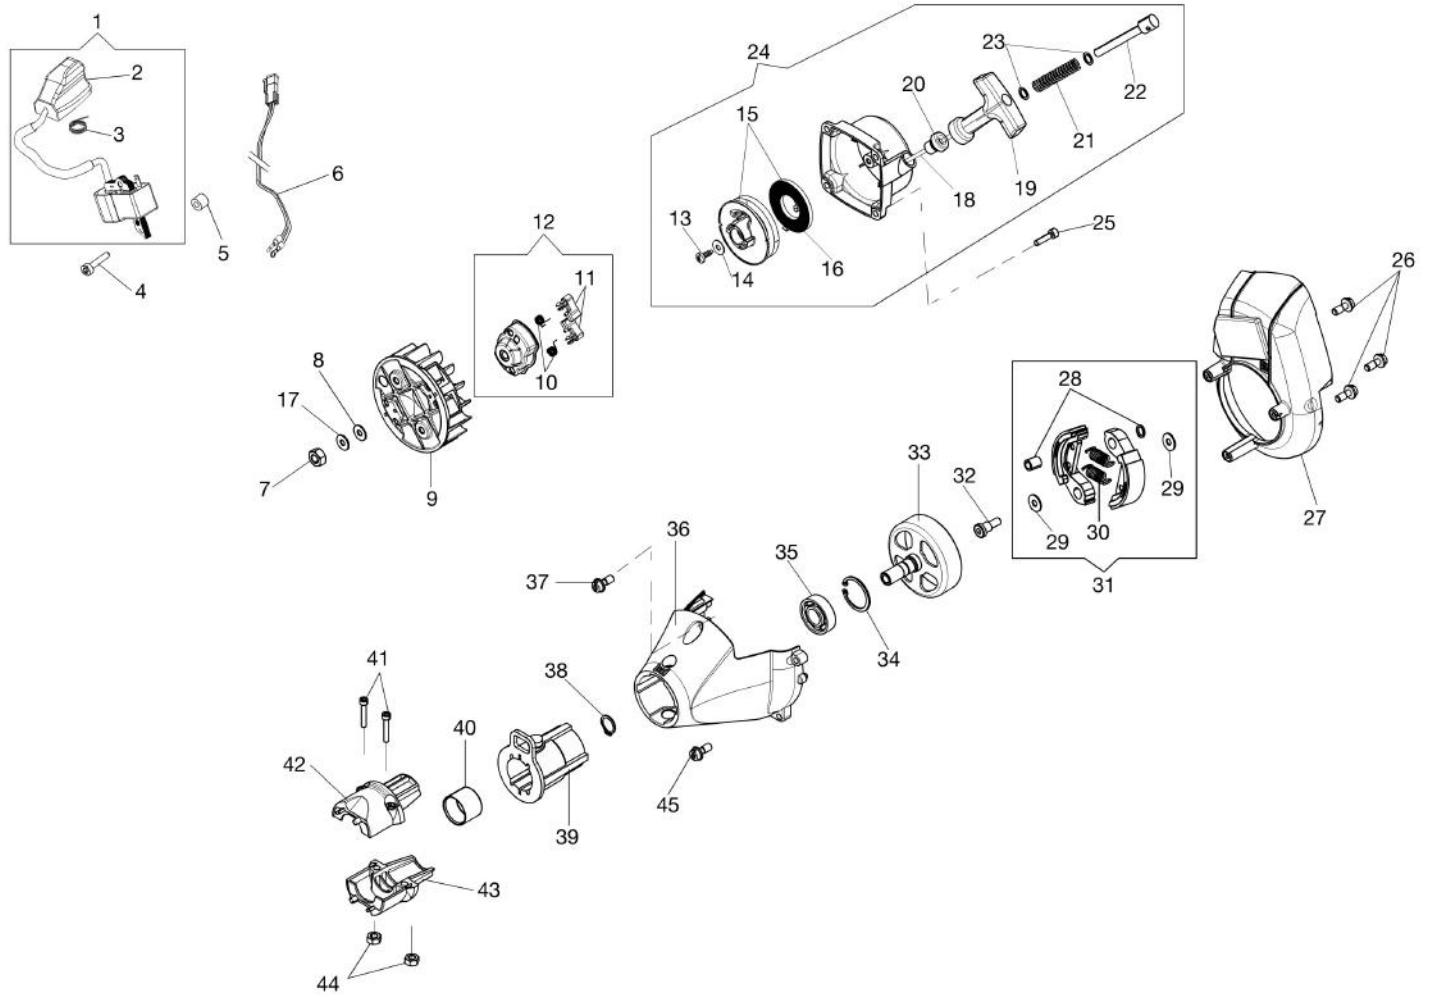

Illustration Starter Assy and clutch

Illustration Starter assy and clutch

Ref.Nu	Qty	Part number	Description	Validity from	Validity till	Notes	Bulletin
1	1	2501010BR	Ignition coil				
2	1	61280164R	Spark plug cap				
3	1	50050127	Spring				
4	2	3891020R	Screw				
5	2	50160218AR	Spacer				
6	1	61280291AR	Cable				
7	1	3912009	Nut				
8	1	3916009	Washer				
9	1	61280187R	Flywheel				
10	2	61070039R	Spring				
11	2	61070038R	Pawl				
12	1	56560034R	Clutch driver				
13	1	3960070AR	Screw				
14	1	094600054	Washer				
15	1	61172004R	Complete pulley				
16	1	61070036R	Spring				
17	1	3833080R	Washer				
18	1	61070019AR	Starter rope				
19	1	56530018R	Starter handle				
20	1	072700089R	Bushing				
21	1	56530019	Spring				
22	1	56530020	Insert				
23	2	56530021	Washer				
24	1	61170060BR	Starter assy			Arancio; Orange	
25	1	3891048R	Screw				
26	3	3960045	Screw				
27	1	61280163R	Flange				
28	1	61280151A	Set spacer				
29	4	3918007R	Washer				
30	2	4138494	Spring				
31	1	61280135CR	Clutch				
32	2	3806040	Screw				
33	1	61280130R	Clutch drum				
34	1	3025019	Ring				
35	1	3035023R	Bearing				
36	1	61280177R	Starter case				
37	1	3893054R	Screw				
38	1	3024012R	Snap ring				
39	1	4161428R	Sleeve				
40	1	4161364	Bushing				
41	2	3801016R	Screw				
42	1	61010020	Adaptor				
43	1	61010021	Adaptor				
44	2	3914003R	Nut				
45	4	3891048R	Screw