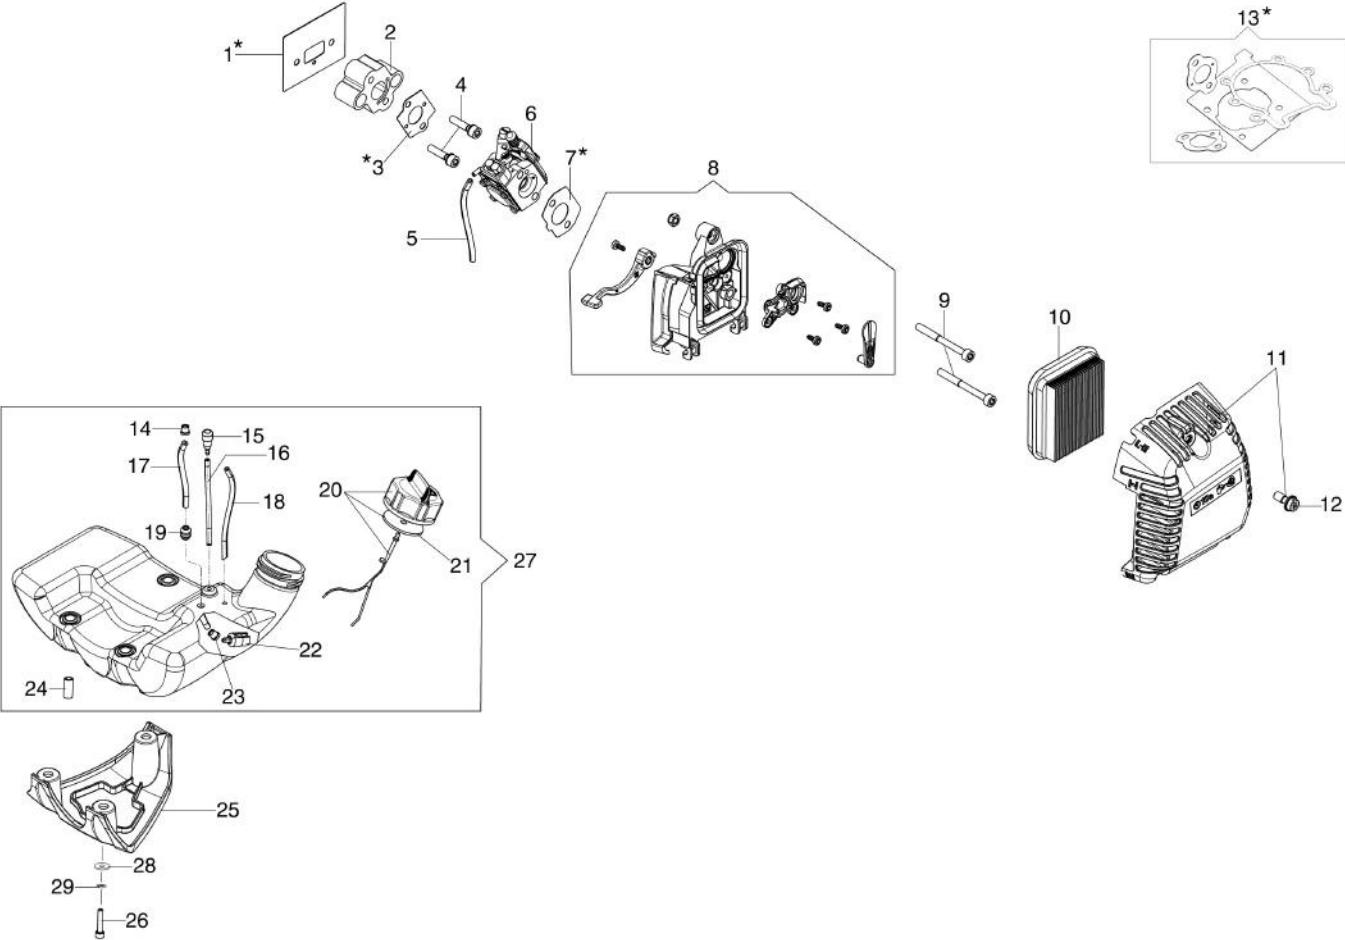

Illustration Tank and air filter

Illustration Tank and air filter

Ref.Nu	Qty	Part number	Description	Validity from	Validity till	Notes	Bulletin
1	1	072700076CR	Gasket				
2	1	074000130C	Insulator				
3	1	072700077CR	Gasket				
4	2	3891048R	Screw				
5	1	61280054R	Tube				
6	1	2318654R	Carburetor WT-1150				
7	1	61280059CR	Gasket				
8	1	61280183R	Air filter support set				
9	2	3891063R	Screw				
10	1	61170016R	Air filter				
11	1	61290078	Air filter cover				
12	1	61330040AR	Screw				
13	1	61282025E	Gasket set				
14	1	61280105	Band				
15	1	61070011AR	Breather valve				
16	1	61070078R	Tube				
17	1	61280055R	Tube				
18	1	61280056	Tube				
19	1	4161211R	Bush				
20	1	61070079AR	Tank cap				
21	1	61070006R	Gasket				
22	1	094600450R	Fuel filter				
23	1	61110162B	Bushing				
24	3	61070015	Insert				
25	1	61170041	Stand				
26	3	3891048R	Screw				
27	1	61282030R	Tank				
28	3	3918005R	Washer				
29	3	3819006R	Washer